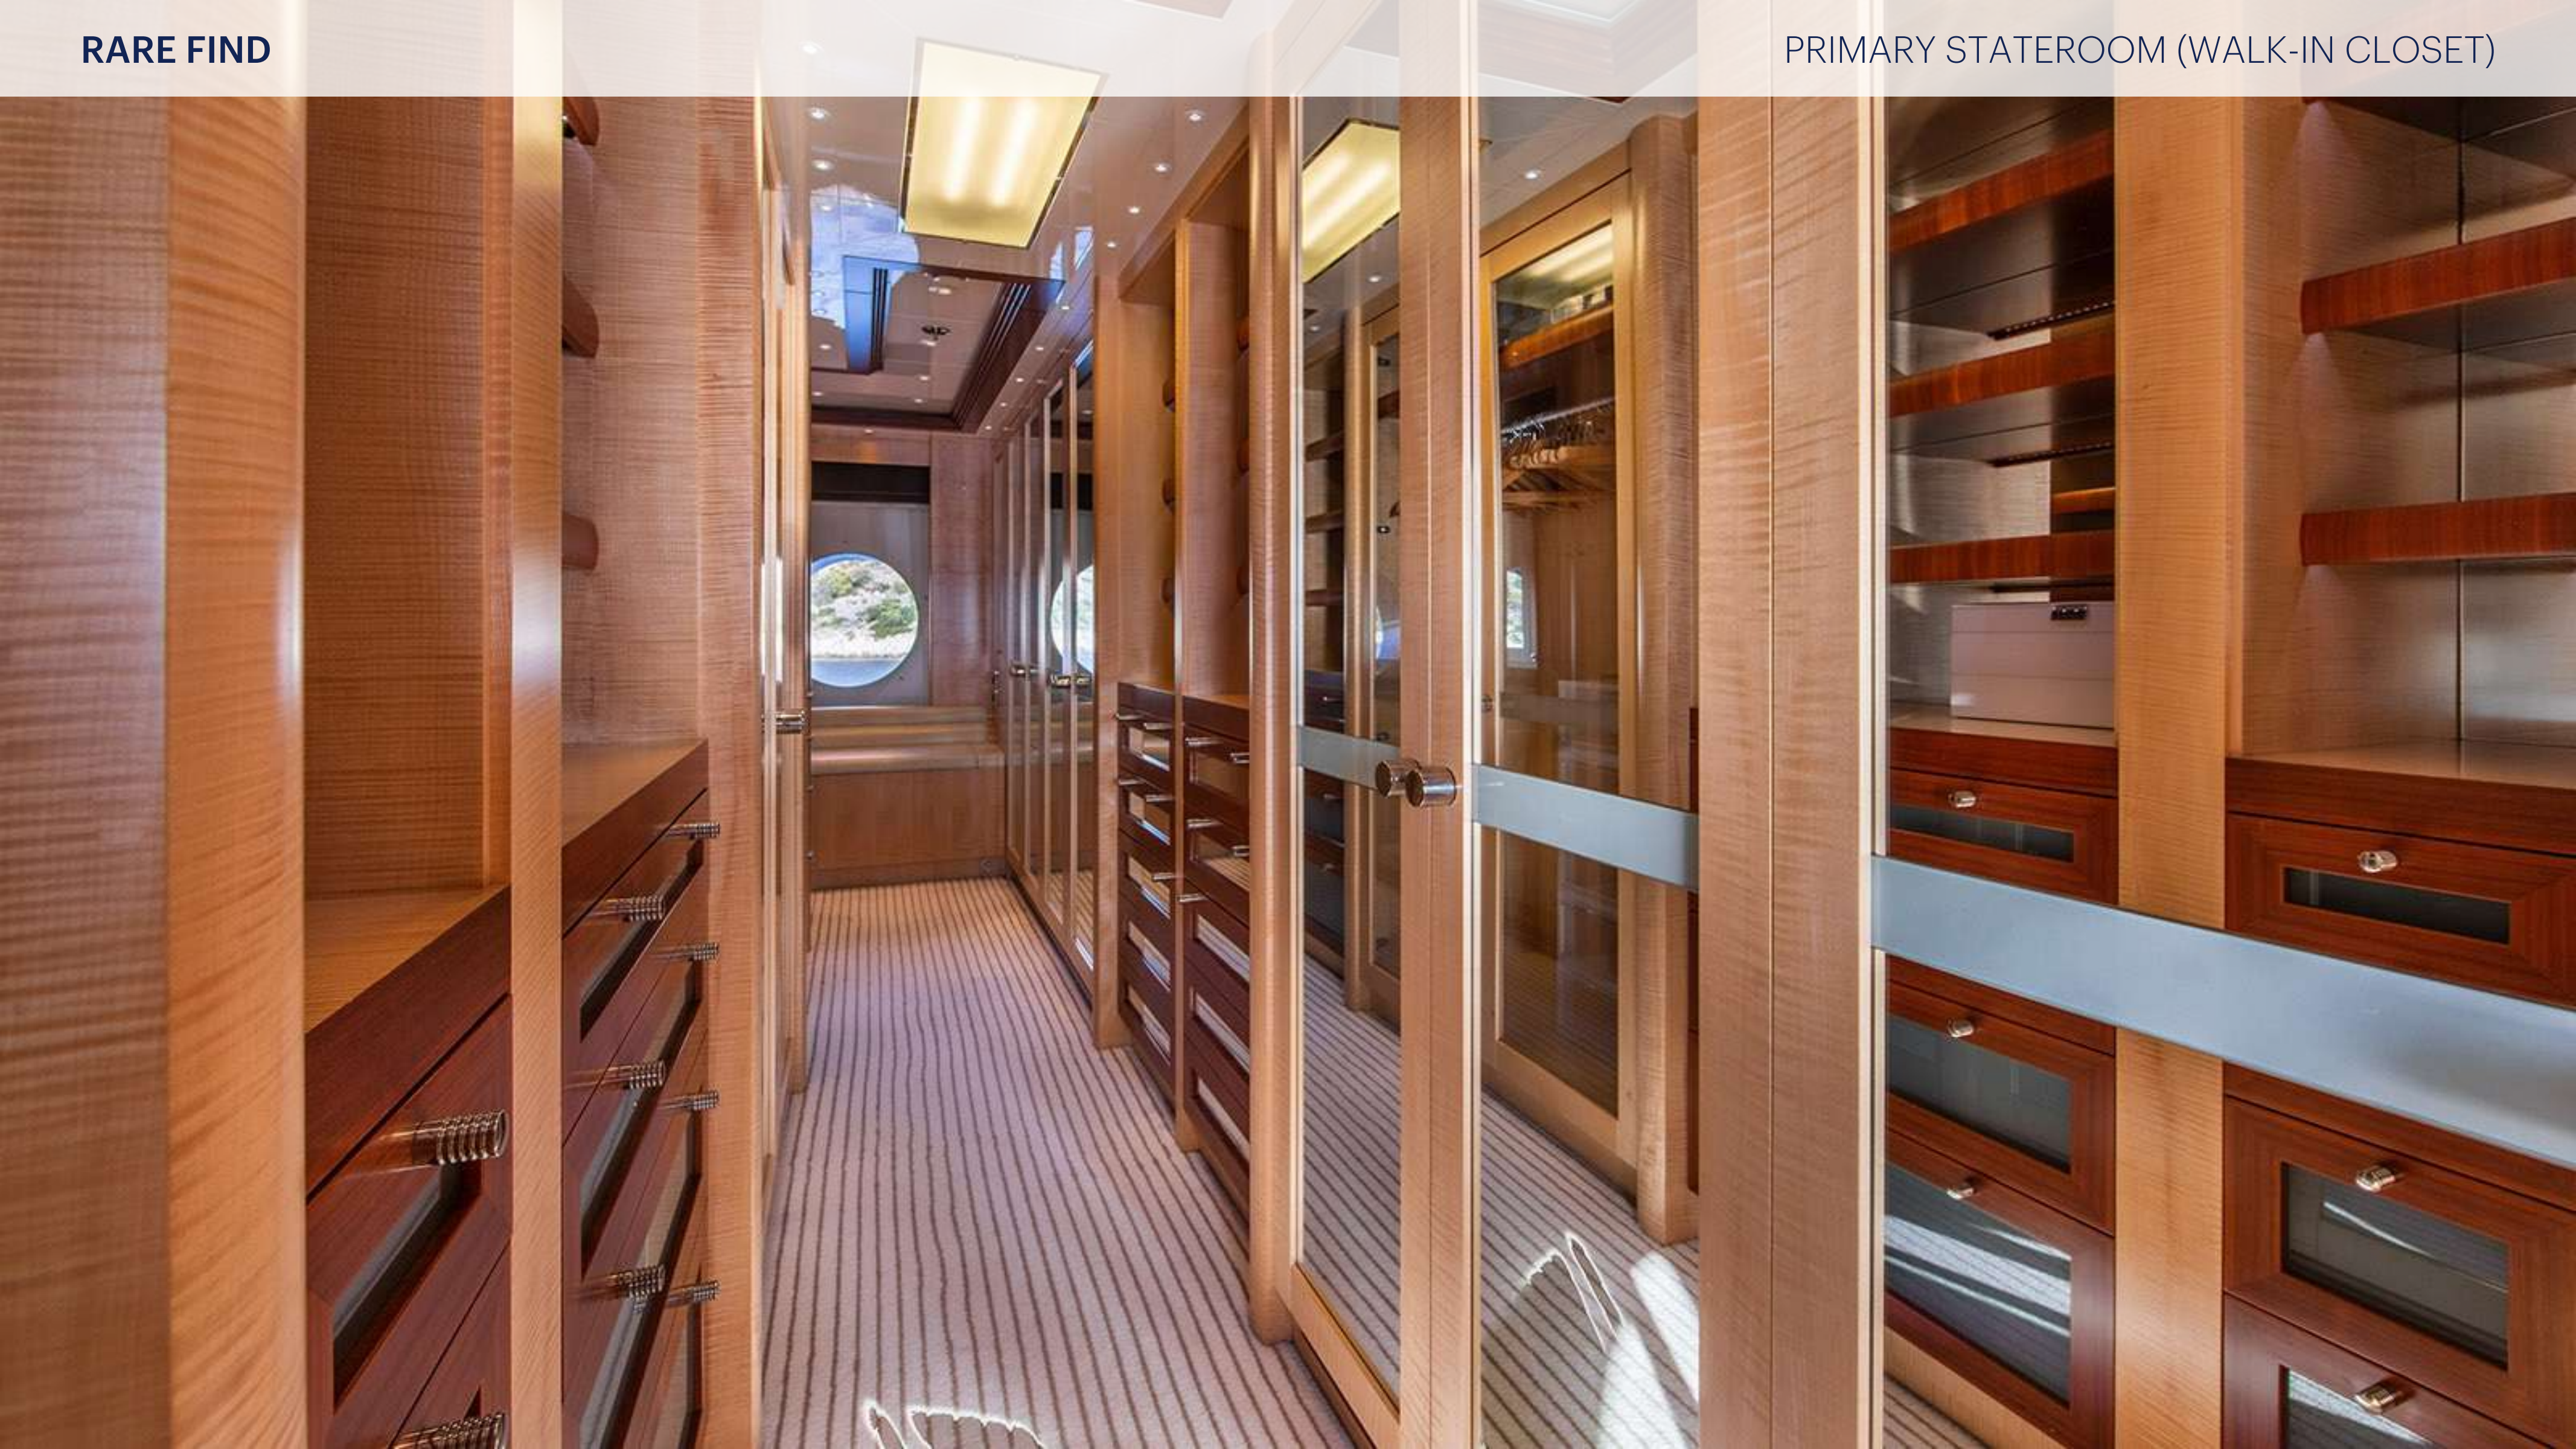

RARE FIND

PRIMARY STATEROOM (WALK-IN CLOSET)