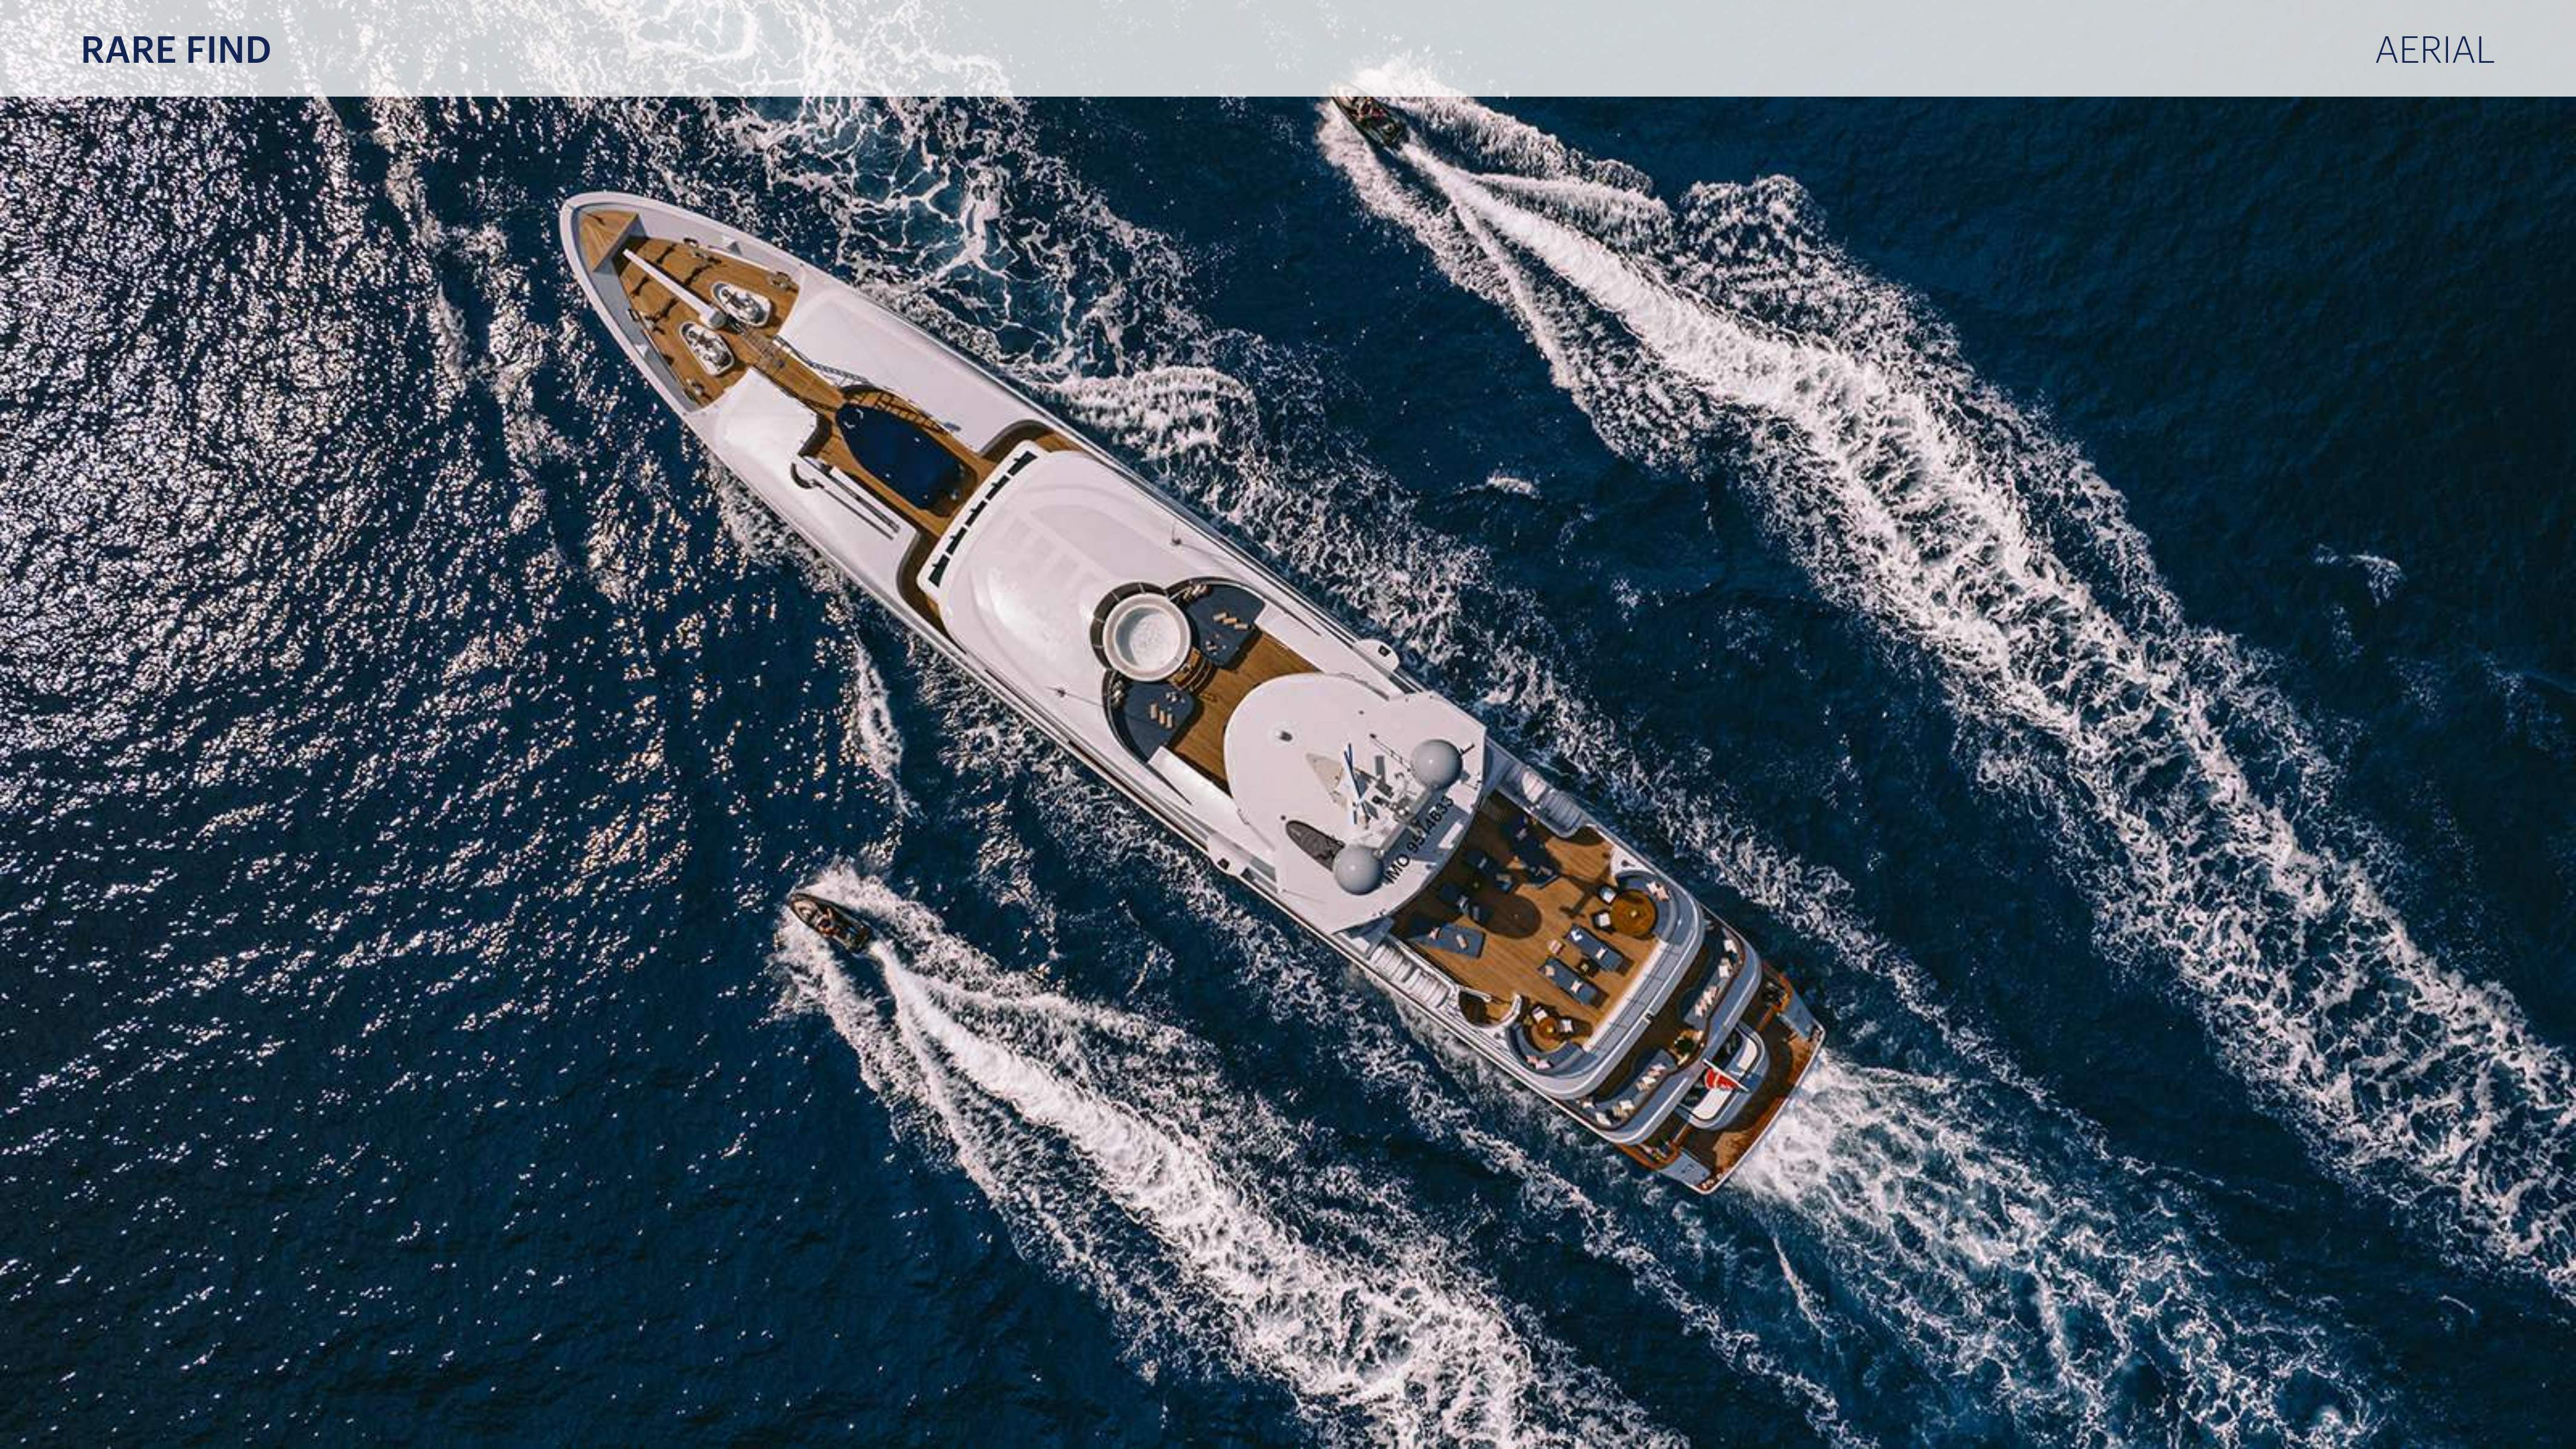

RARE FIND

AERIAL