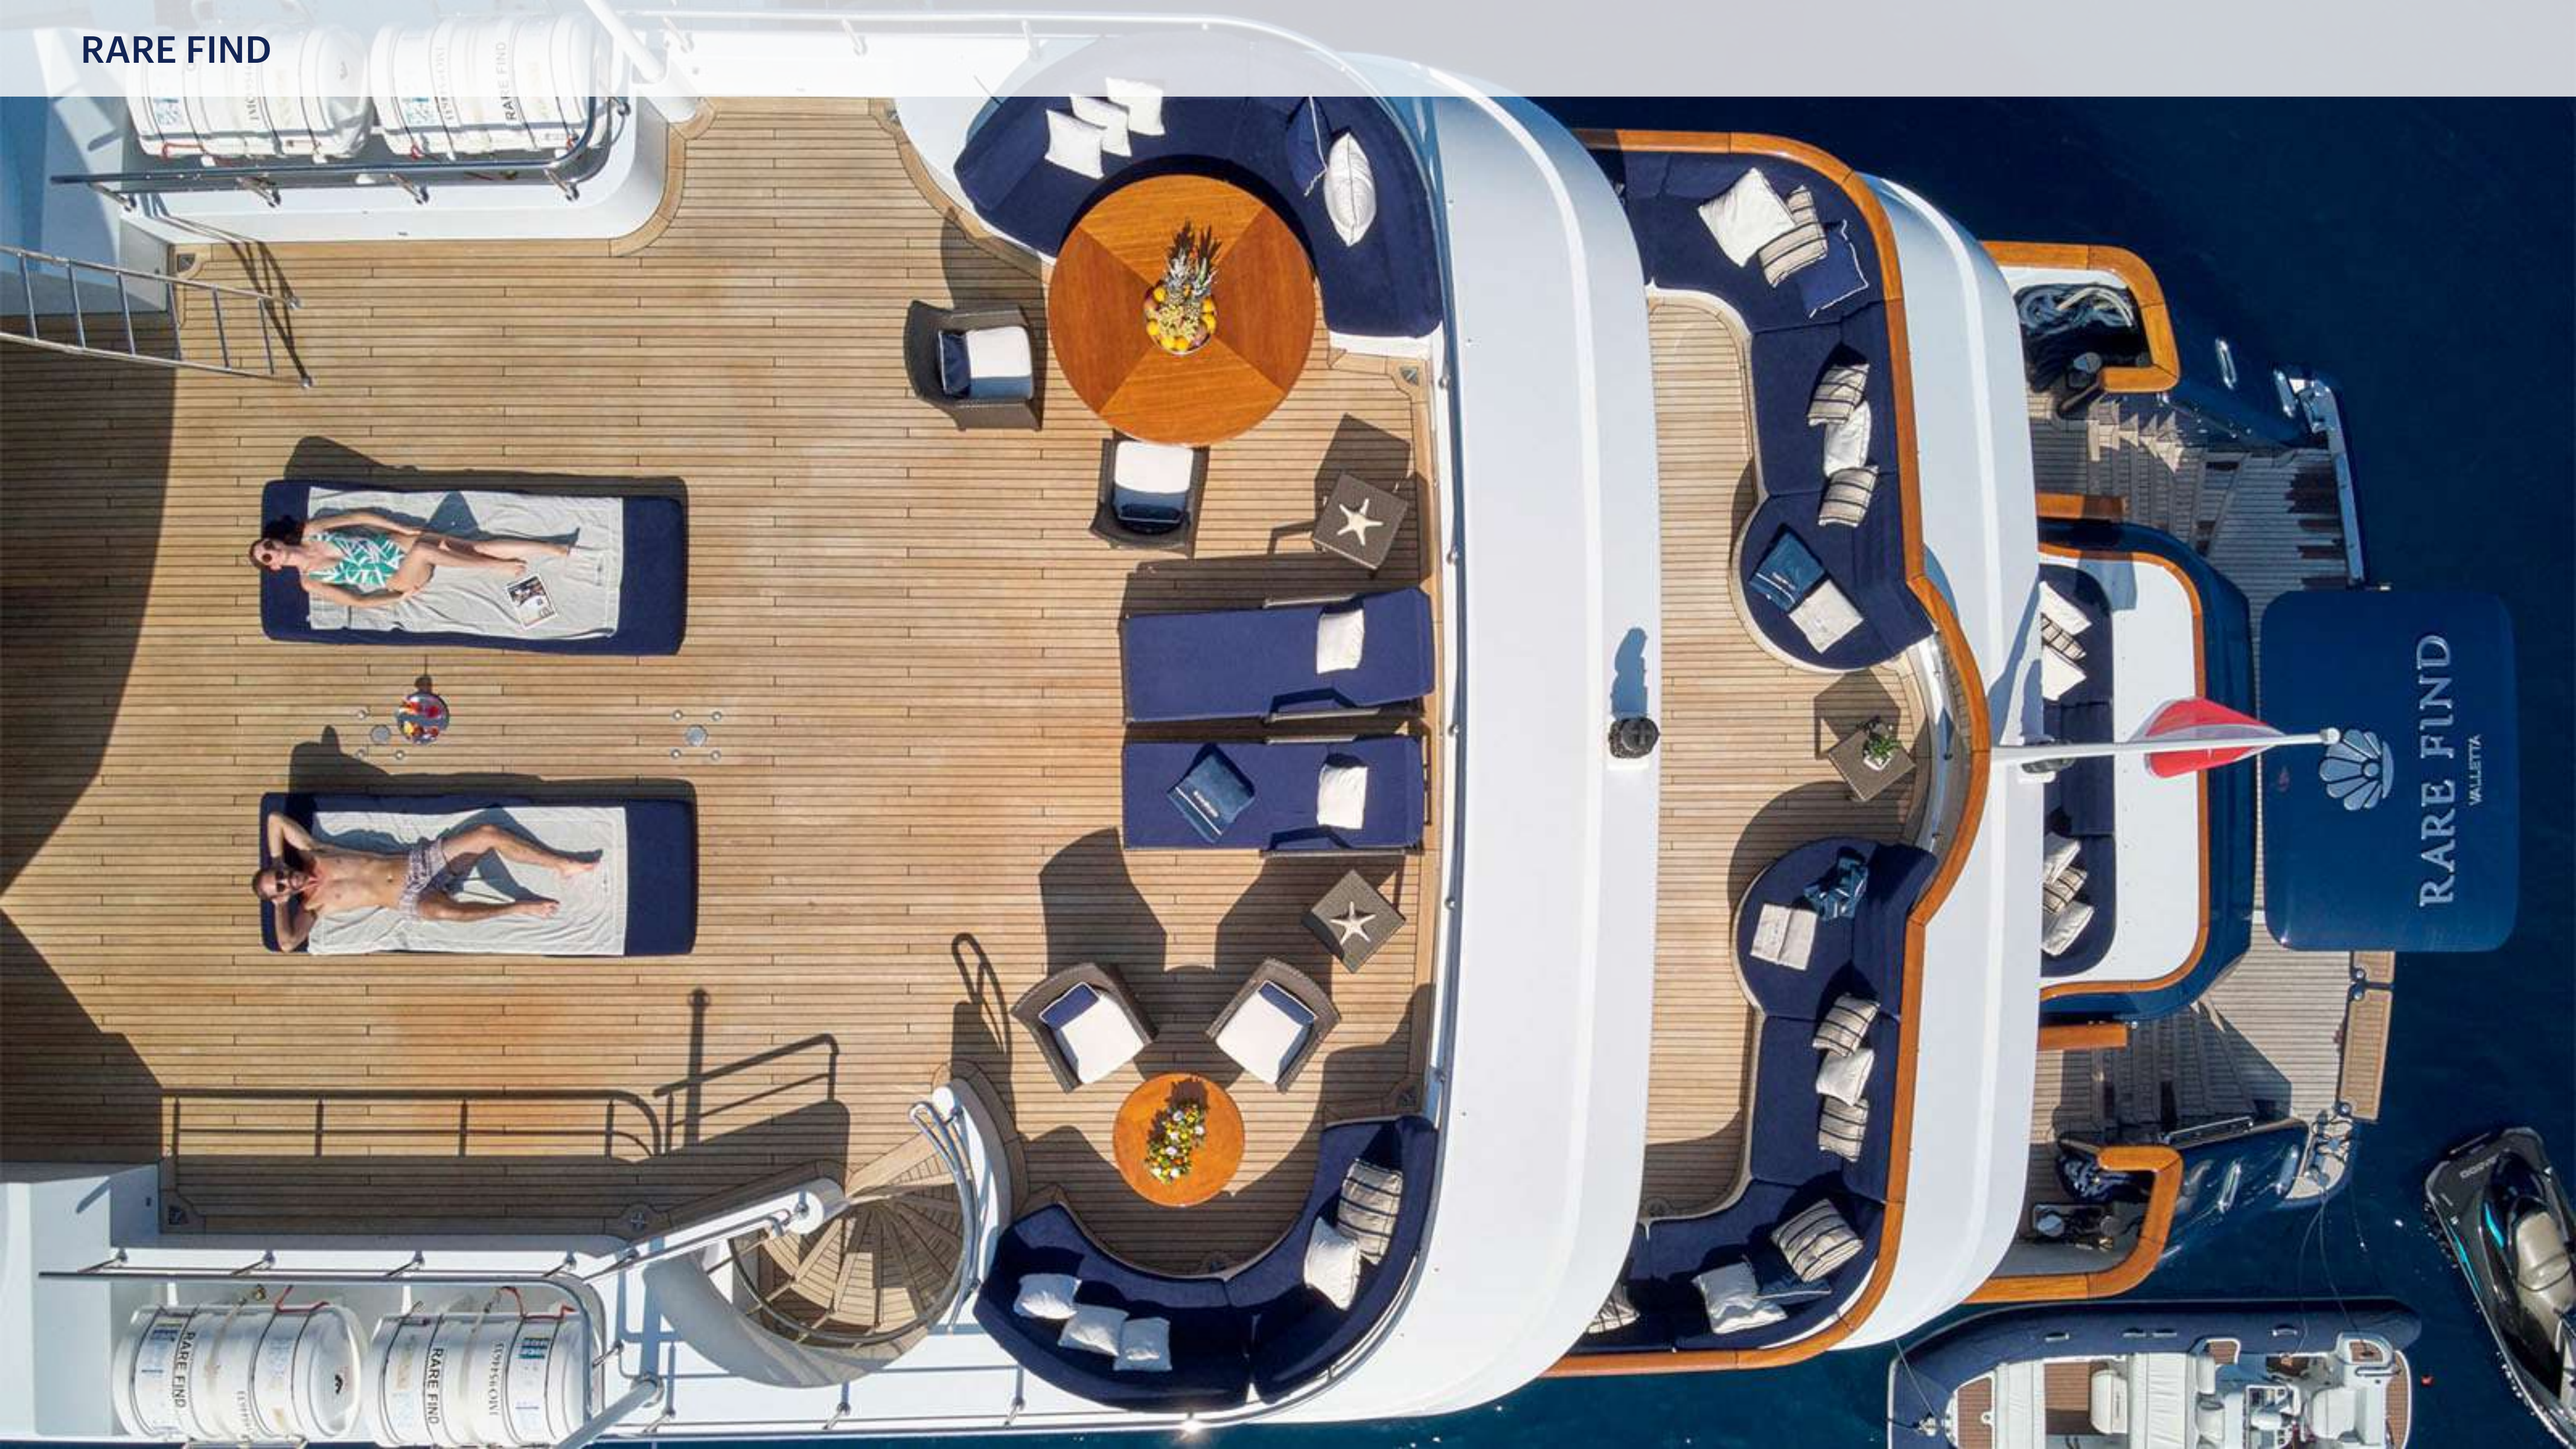

RARE FIND

RARE FIND
WALLETTA