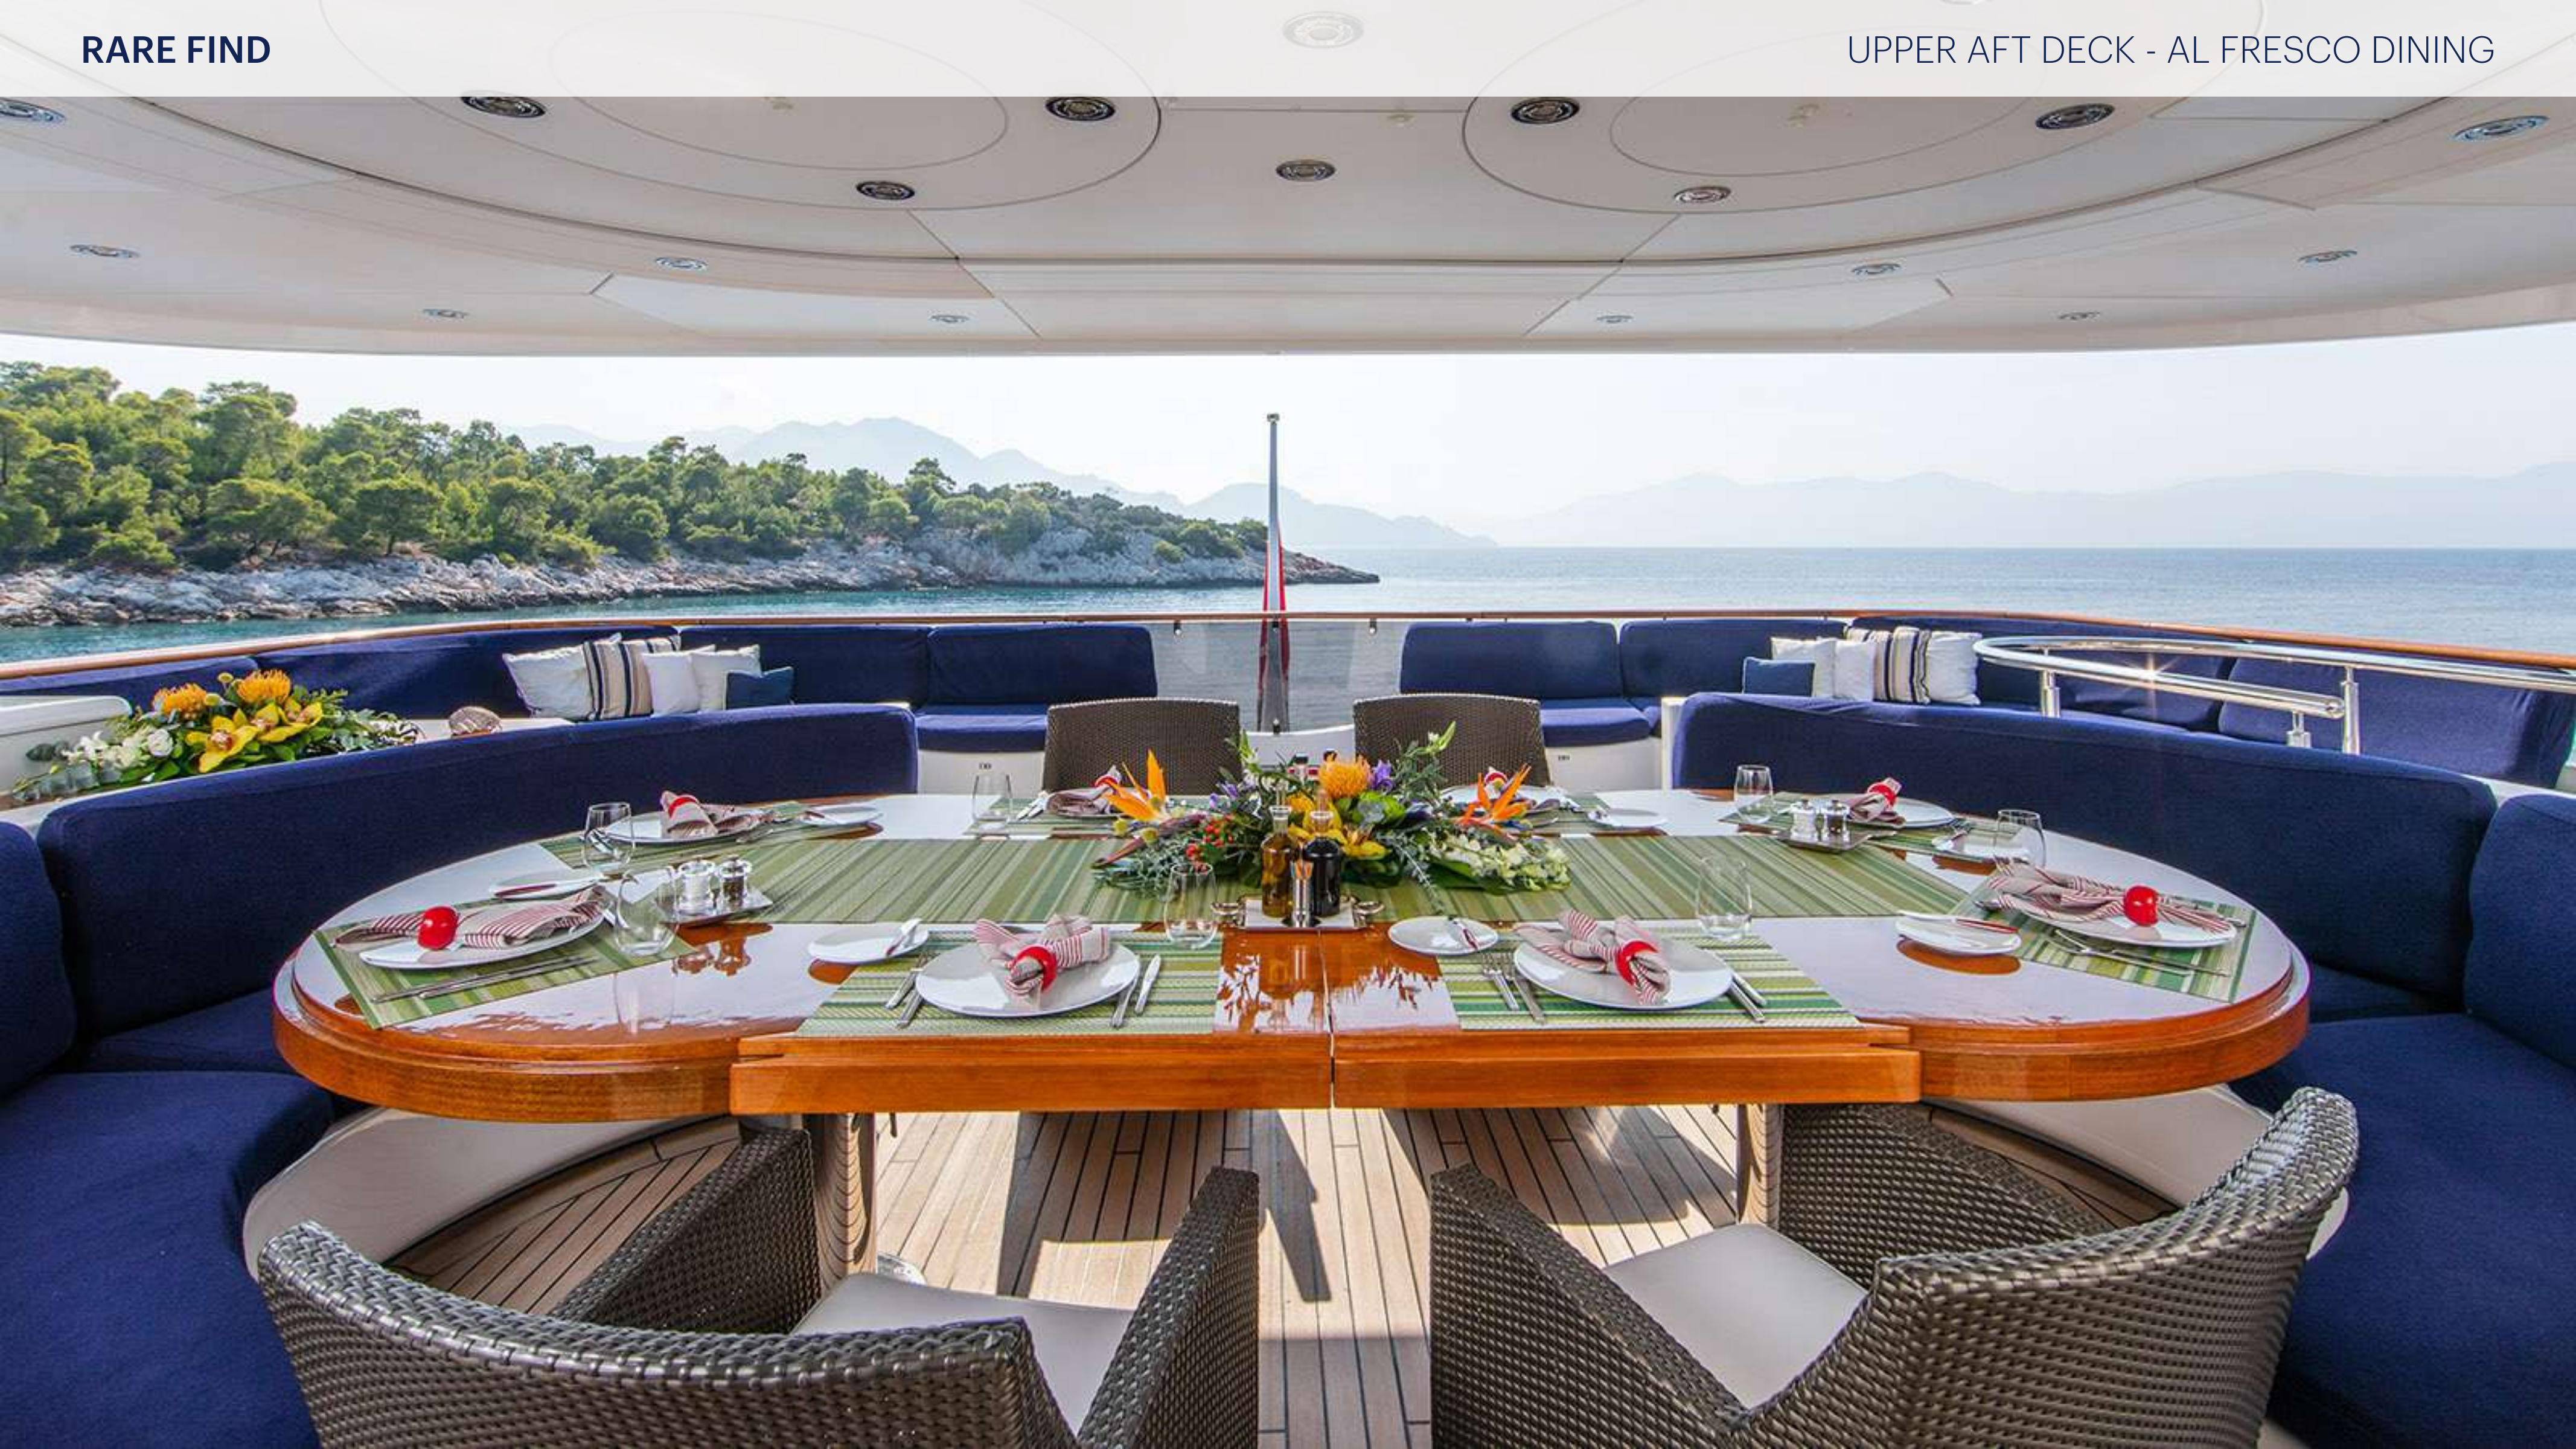

RARE FIND

UPPER AFT DECK - AL FRESCO DINING