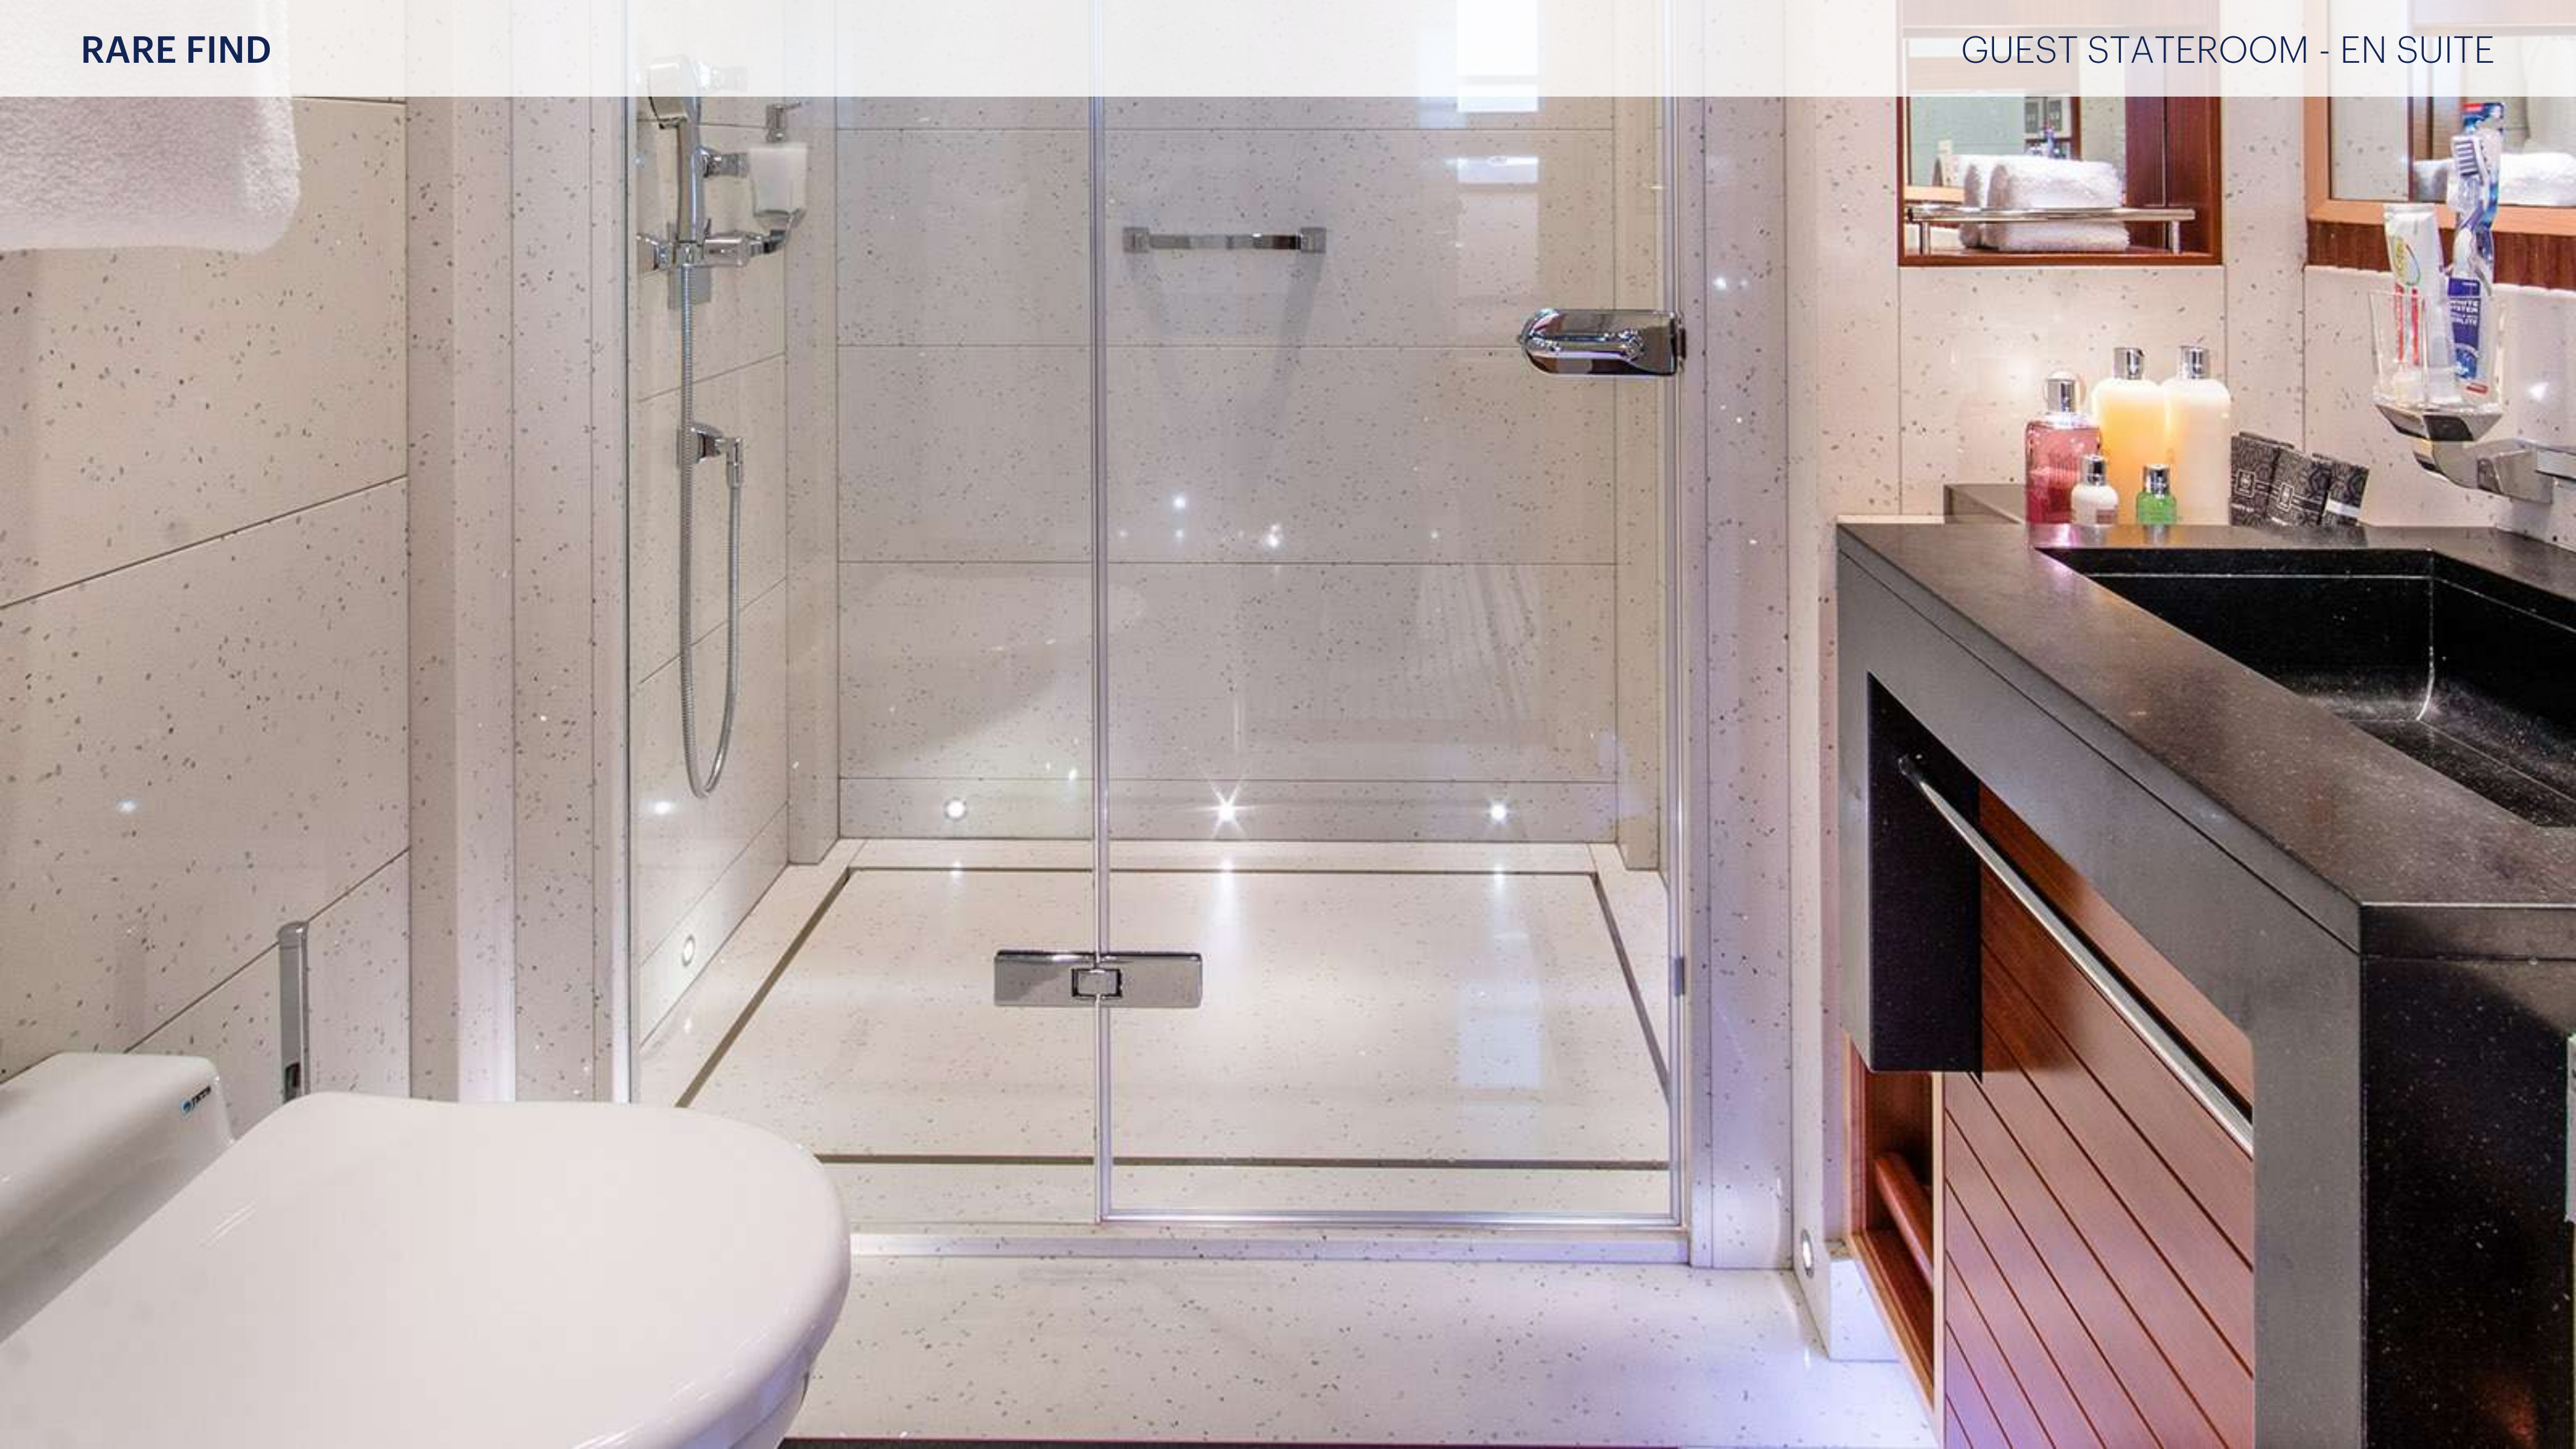

RARE FIND

GUEST STATEROOM - EN SUITE