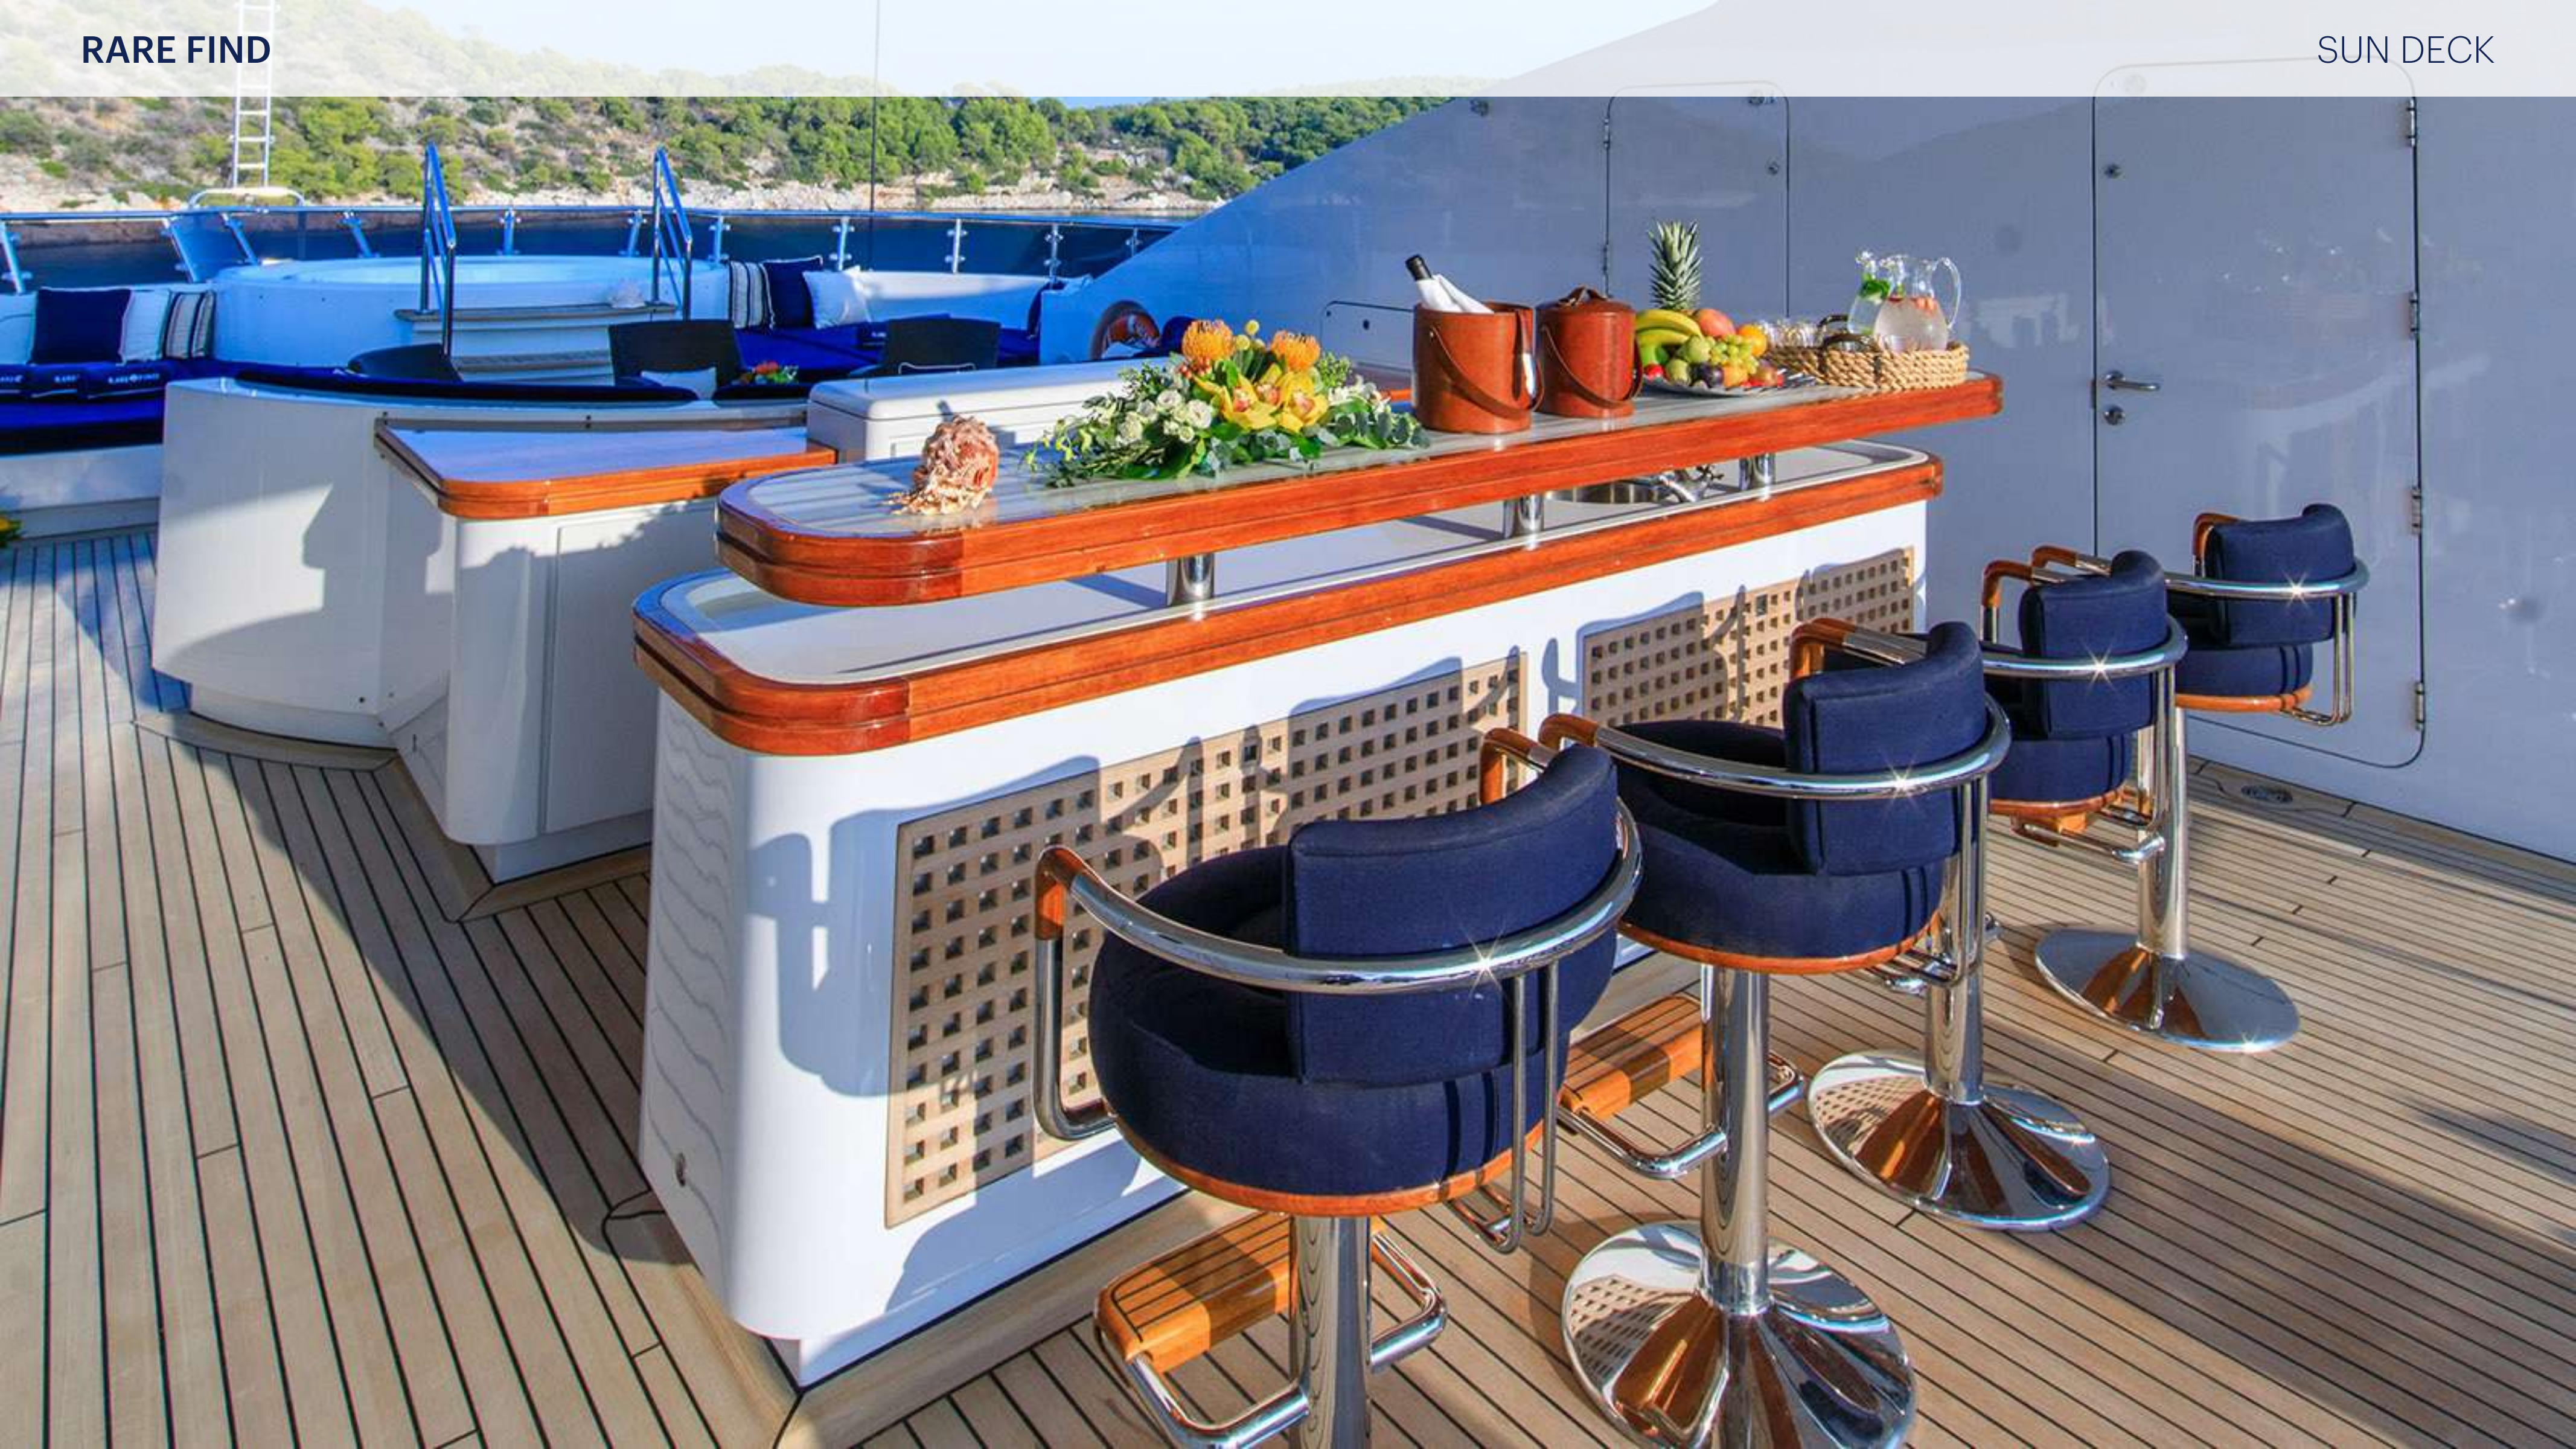

RARE FIND

SUN DECK